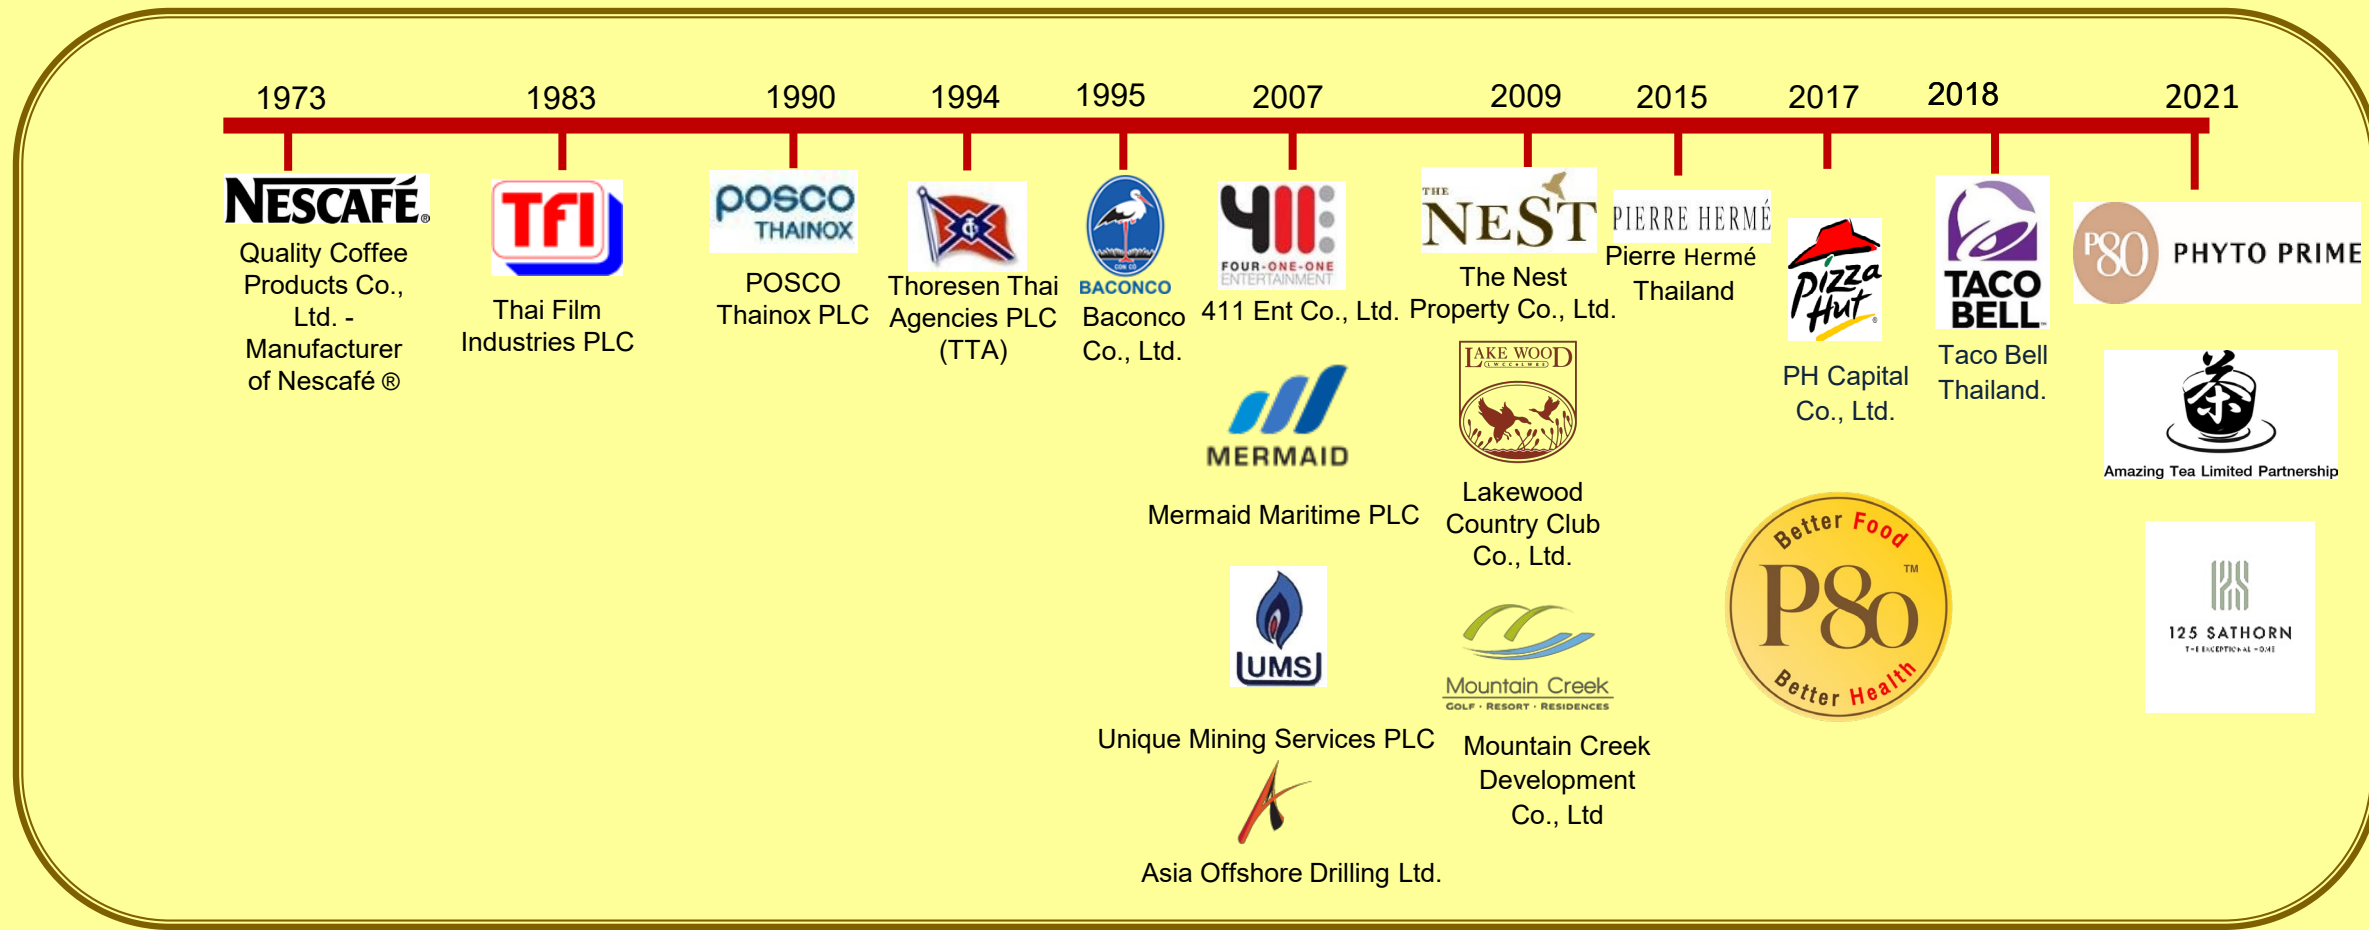

บริษัท พีเอ็ม 80 จำกัด / PM 80 Ltd.

111 ถนนจรัสเมือง แขวงรองเมือง เขตปทุมวัน กรุงเทพมหานคร 10330 ประเทศไทย, โทร +66 2215 3964
111 Charat Mueang Road, Rong Mueang Sub-district, Pathum Wan District, Bangkok 10330 Thailand, Telephone +66 2215 3964